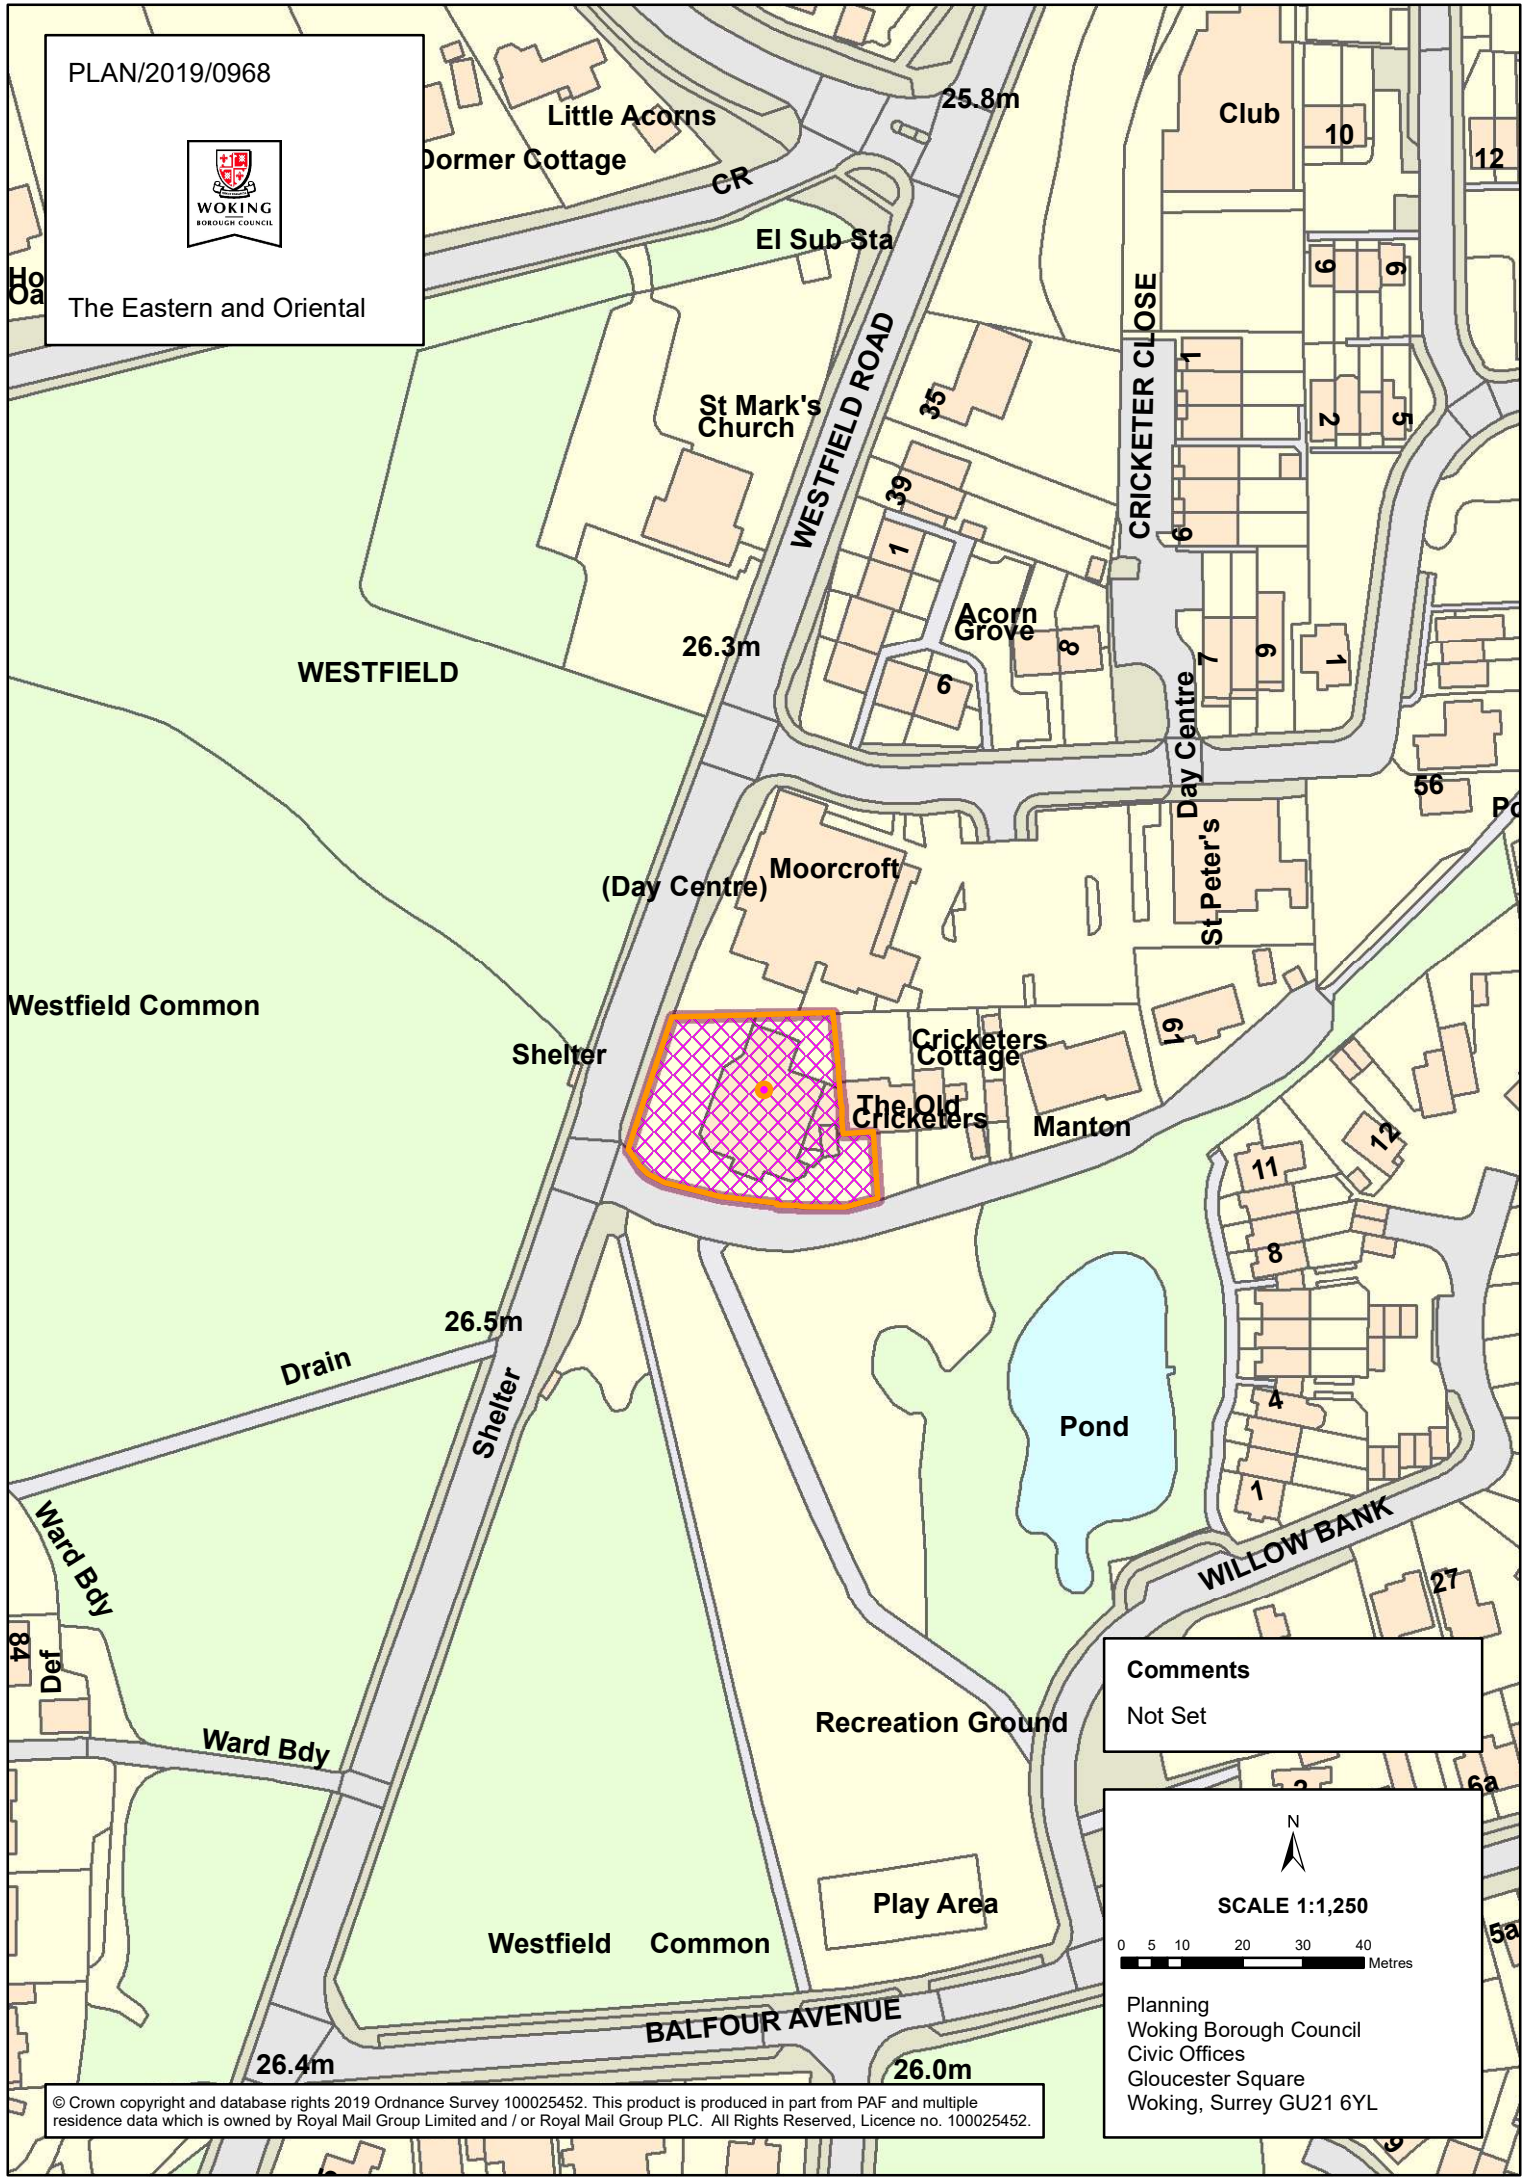

PLAN/2019/0968

The Eastern and Oriental

**Comments**  
Not Set

N

SCALE 1:1,250

0 5 10 20 30 40 Metres

Planning  
Woking Borough Council  
Civic Offices  
Gloucester Square  
Woking, Surrey GU21 6YL